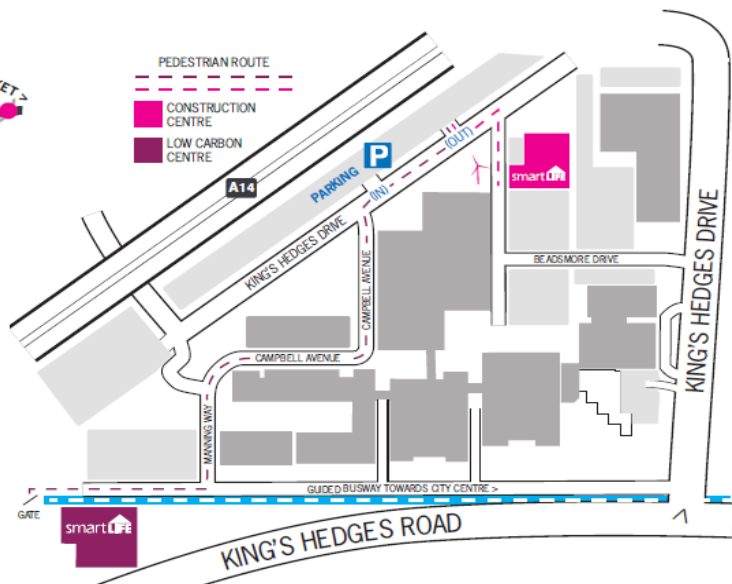

Both SmartLIFE Centres are located on Cambridge Regional College, Science Park Campus