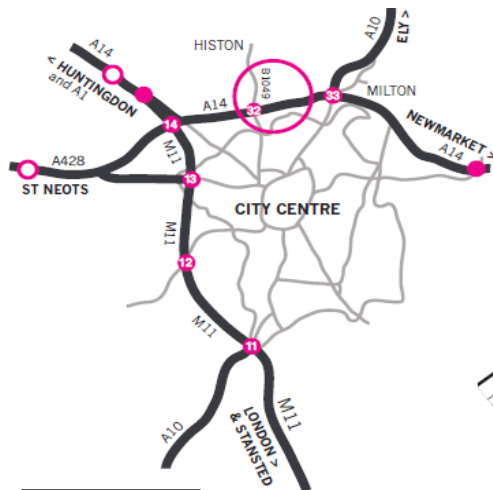

If you are interested in coming along please contact Kat von Glos on: 01223 715950
 Or email: katherine.vonglos@cambridgeshire.gov.uk

Our location

Both SmartLIFE Centres are located on Cambridge Regional College, Science Park Campus