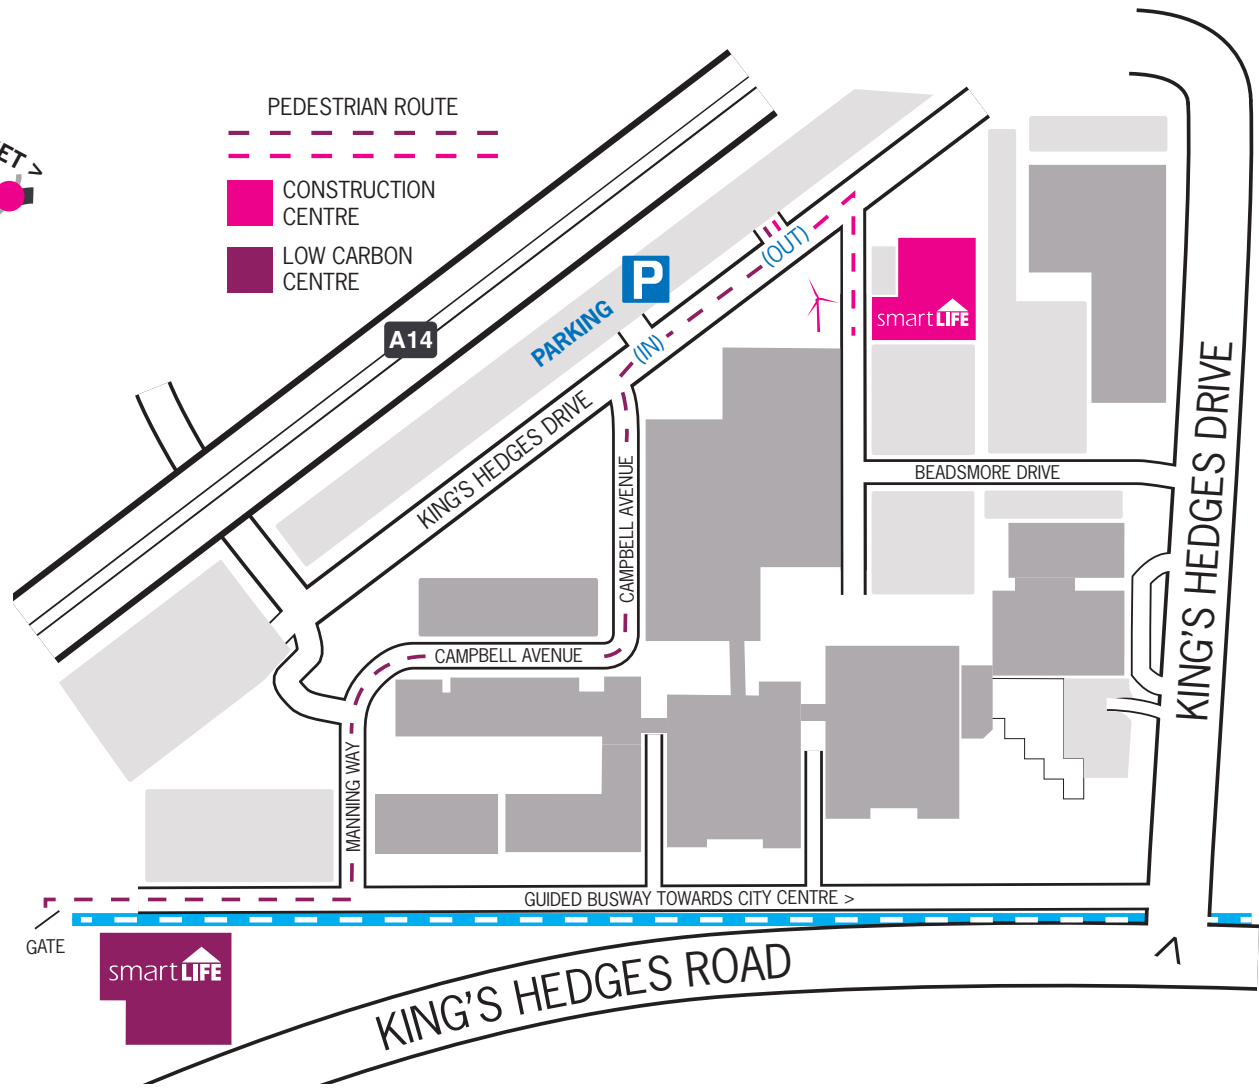

Our location

Both SmartLIFE Centres are located on Cambridge Regional College, Science Park Campus

By Bus:

From Cambridge railway station or Drummer Street bus station use Citi1 bus towards Arbury Departs every ten minutes. Journey time is approximately 30 minutes

By Car:

Exit the A14 at B1049 junction 32 in the direction of Cambridge. Take first left onto King's Hedges Road, then follow site map

Sat Nav:

Both sites have postcode CB4 2QT please check on map for details of which building you require