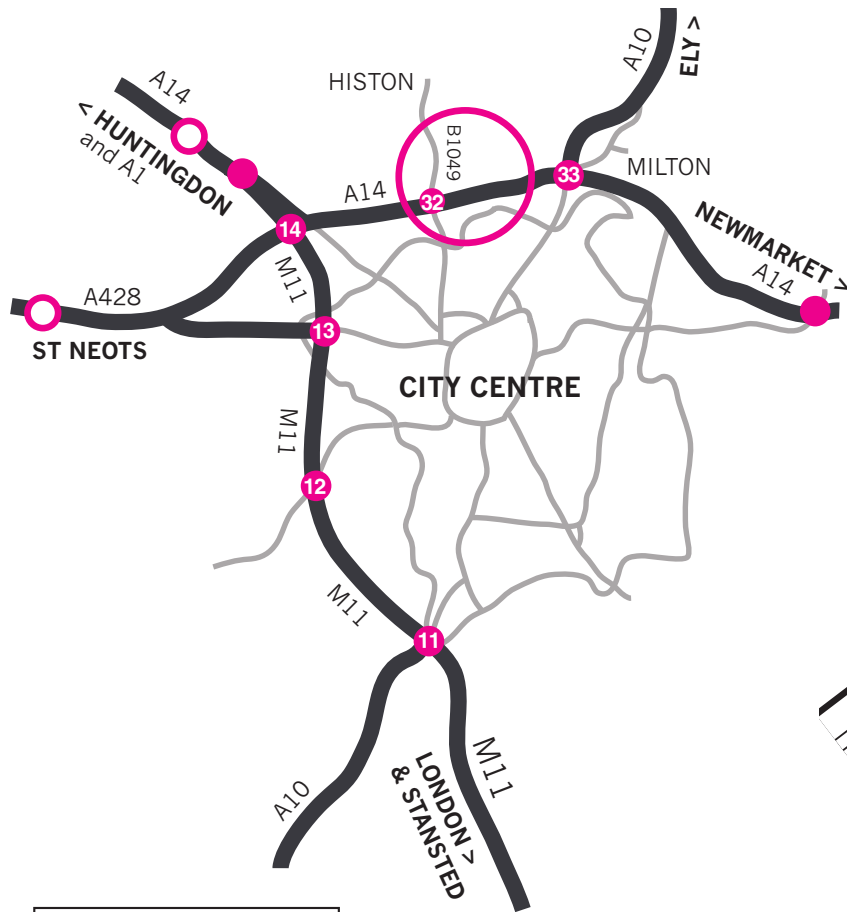

Our location

Both SmartLIFE Centres are located on Cambridge Regional College, Science Park Campus

By Bus:

From Cambridge railway station or Drummer Street bus station use Citi1 bus towards Arbury Departs every ten minutes. Journey time is approximately 30 minutes

By Car:

Exit the A14 at B1049 junction 32 in the direction of Cambridge. Take first left onto King's Hedges Road, then follow site map

Sat Nav:

Both sites have postcode CB4 2QT please check on map for details of which building you require

For information on the Guided Busway and Milton Park and Ride site:

www.cambridgeshire.gov.uk/transport/around/usingbusway
www.cambridgeshire.gov.uk/transport/around/parkandride/milton